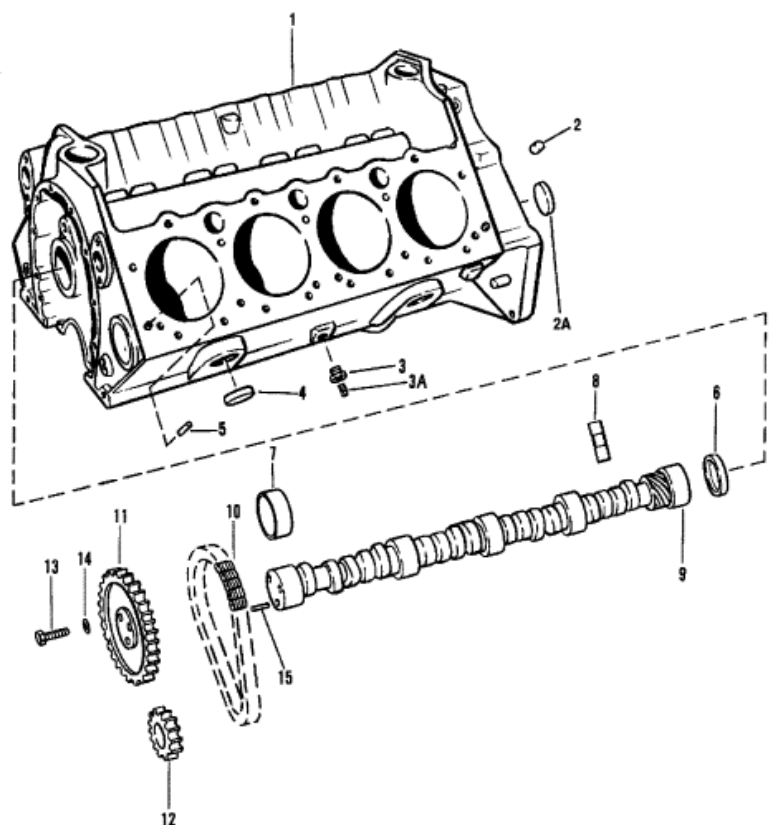

(ALL 305 CID)(350 CID - ALL 5.7L ALPHA)  
 (350MAG/5.7L BRAVO -S/N-0D617327 & BELOW)

Parts List						
Ref	Class	Part	Description	Qty	Comment	Footnote
1		N.S.S.	CYLINDER BLOCK ASSEMBLY	1	(305 C.I.D.) (ORDER REMANUFA	2
1		N.S.S.	CYLINDER BLOCK ASSEMBLY	1	(350 C.I.D.) (ORDER REMANUFA	2
2	22	48340	PIPE PLUG (1/4 IN.)	3		
2A	19	816565	EXPANSION PLUG (15/32 IN.)	5		
3	22	48556	BUSHING	2		
3A	22	32802	PIPE PLUG	2		
4	19	34270	EXPANSION PLUG (1-5/8 IN. DI.	8		
5	17	35465	DOWEL PIN (5/16 IN. DIA.)	4		
6	22	72640	PLUG	1		
7	23	85674	BEARING UNIT (SET)	1		
8		72638	LIFTER	16		
9	431	5943	CAMSHAFT	1		
10		17161	CHAIN	1		
11	43	17159	SPROCKET	1		
12	43	17160	SPROCKET	1		
13	10	34505	BOLT (3/4 IN.)	3		
14	12	848136	WASHER	3		
15	17	35312	PIN	1		
-		805636R	2 REMANUFACTURED MARINE LO	1	(305 C.I.D.)	
-		14152R	2 REMANUFACTURED MARINE LO	1	(350 C.I.D.)	
-	27	75611A88	ENGINE OVERHAUL GASKET SE	1		
-	92	91601	SEALER-RED RTV (WHERE APPL	1		
-	92	34227	1 PERFECT SEAL (WHERE APPLIC	1		